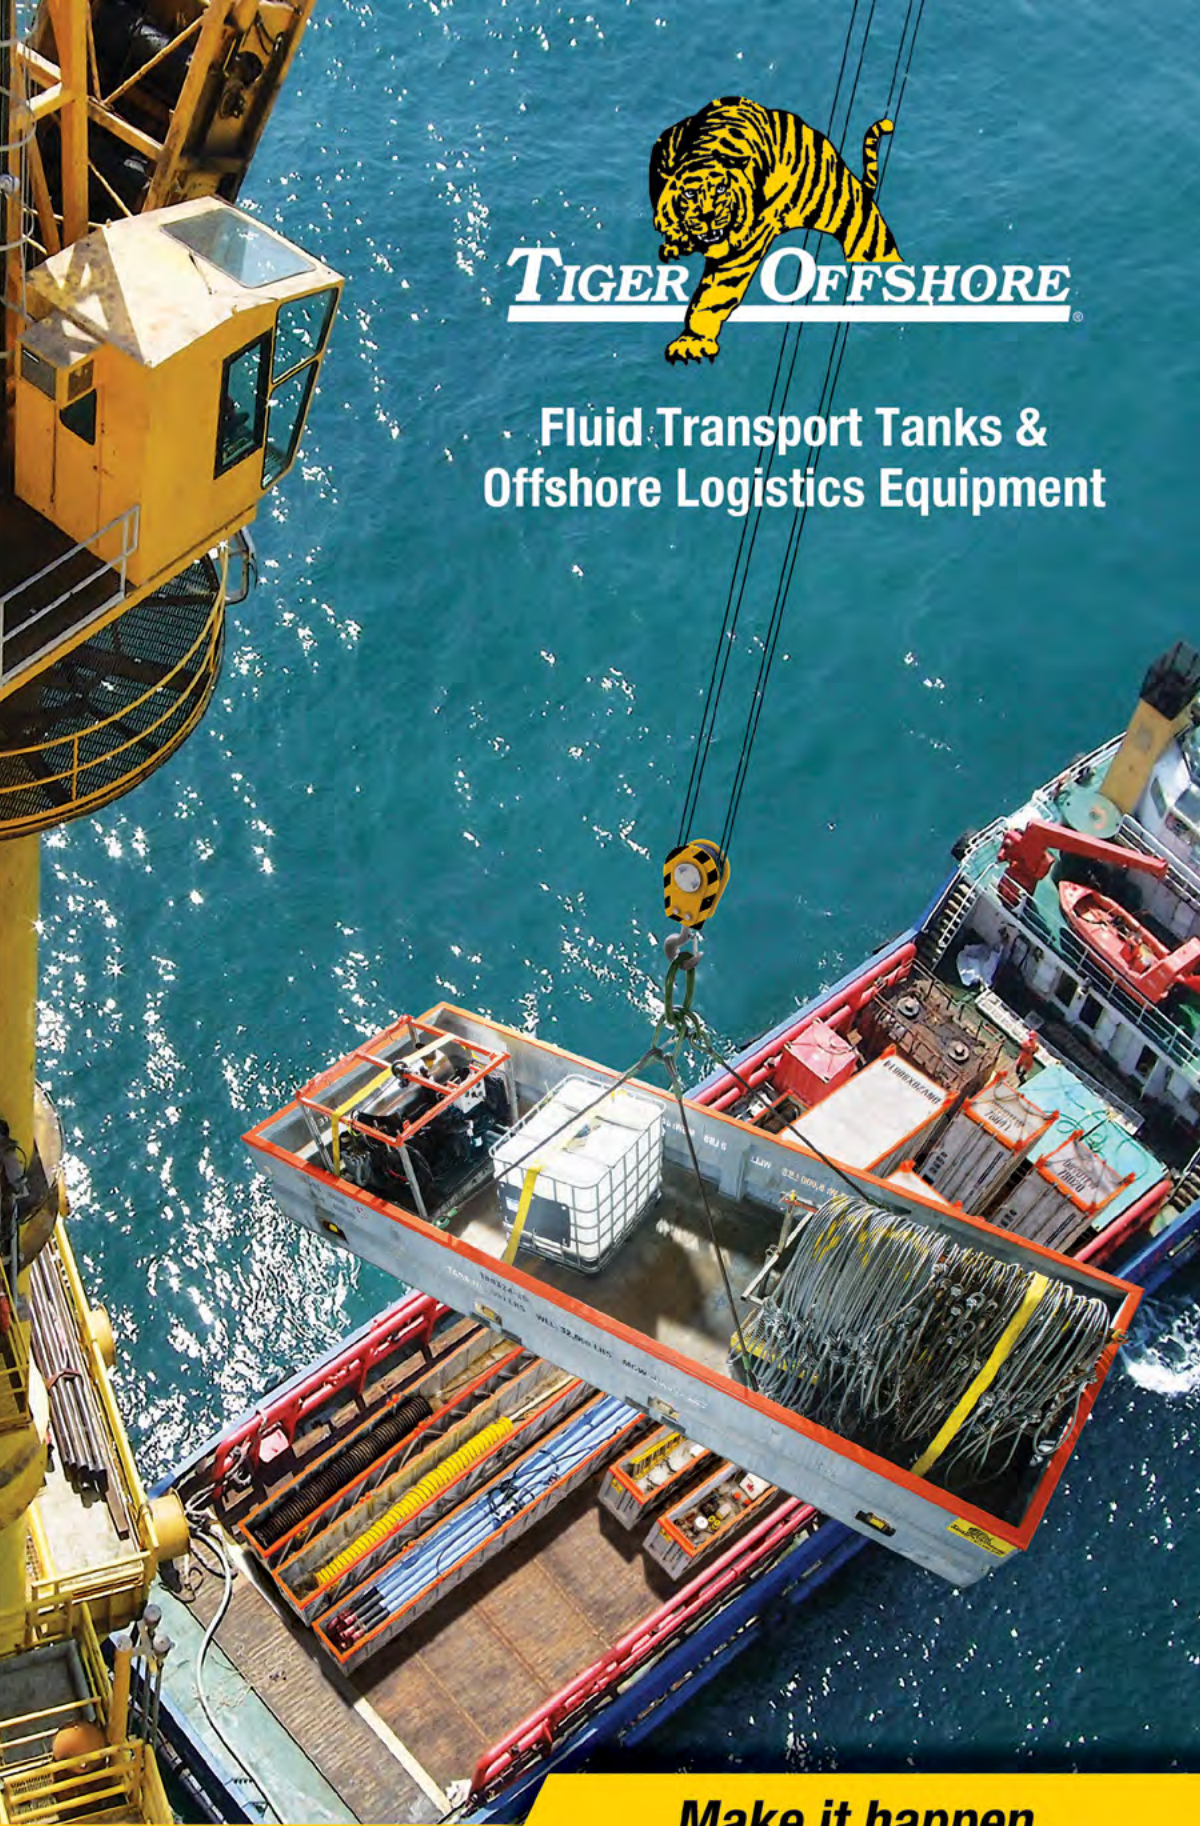

**Fluid Transport Tanks &
Offshore Logistics Equipment**